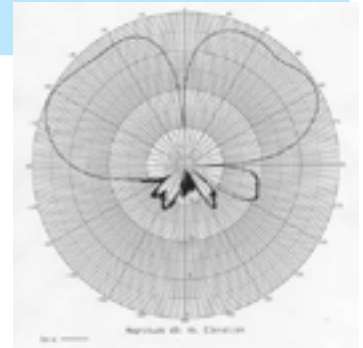

Features:

- Wide Frequency Range
- 5 Db Gain at 2.4 & 5.8 Ghz
- White or Black
- Low Loss Cable
- Available in Three Seperate Mounts