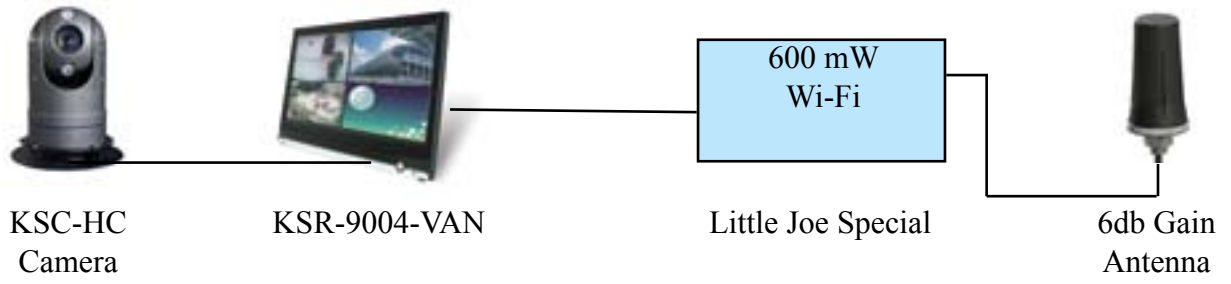

Typical Set-ups