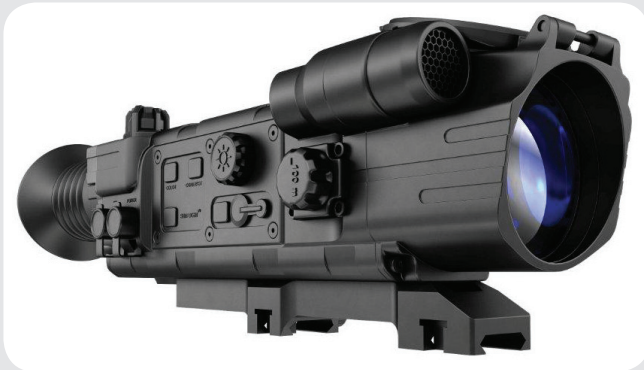

SALES INFORMATION & SPECIFICATIONS

Covert-Systems.com

by Ross Associates

Date: 9/10 - Restrictions: None

Night Vision
Digial
Riflescope &
Camera

Night Vision Digital Riflescope & Camera MODEL # KSC-Rifle Scope

Features:

- Battery Operated
- VGA Monitor (640 x 480)
- 50 MM Lens @F1.0
- Video In & Out
- Rail Mount for Covert IR
- 840 nM Built-in Illuminator
- Contrast & Gain Adjustment
- Compact & Lightweight
- Black and white Image
- One Shot Zeroing
- Standard 1913 Mounting

\$1295.00

Specifications:

Weight:	35.2 OZ
Lens:	50 MM
Generation:	Digital
Power Supply:	6V-4AA
Video Output:	CCIR/EIA
External Power	9 to 15Vdc 3 Watts
Size:	13.4 x 3.7 x 3.7"
Sensitivity:	.000001 Lux
Warrenty:	3 Years

Options:

940 nM Covert IR Light \$149.00

Description:

Now! A digital camera designed in a rifle scope for versatility and ease of use. One unique feature of this rifle scope is the Video in & out. The video input maybe used for training purposes by feeding in video scenarios of a "Shot" or "Not shot". On the range, just feed in the video, a blank in the chamber, and see how your guys are shooting. The scope has switch able reticles for ease of seeing and personal comfort. This unit is the latest of optics and electronics put together for shooting. Oh!, The video output maybe feed into a miniature video transmitter for further training expediencies.