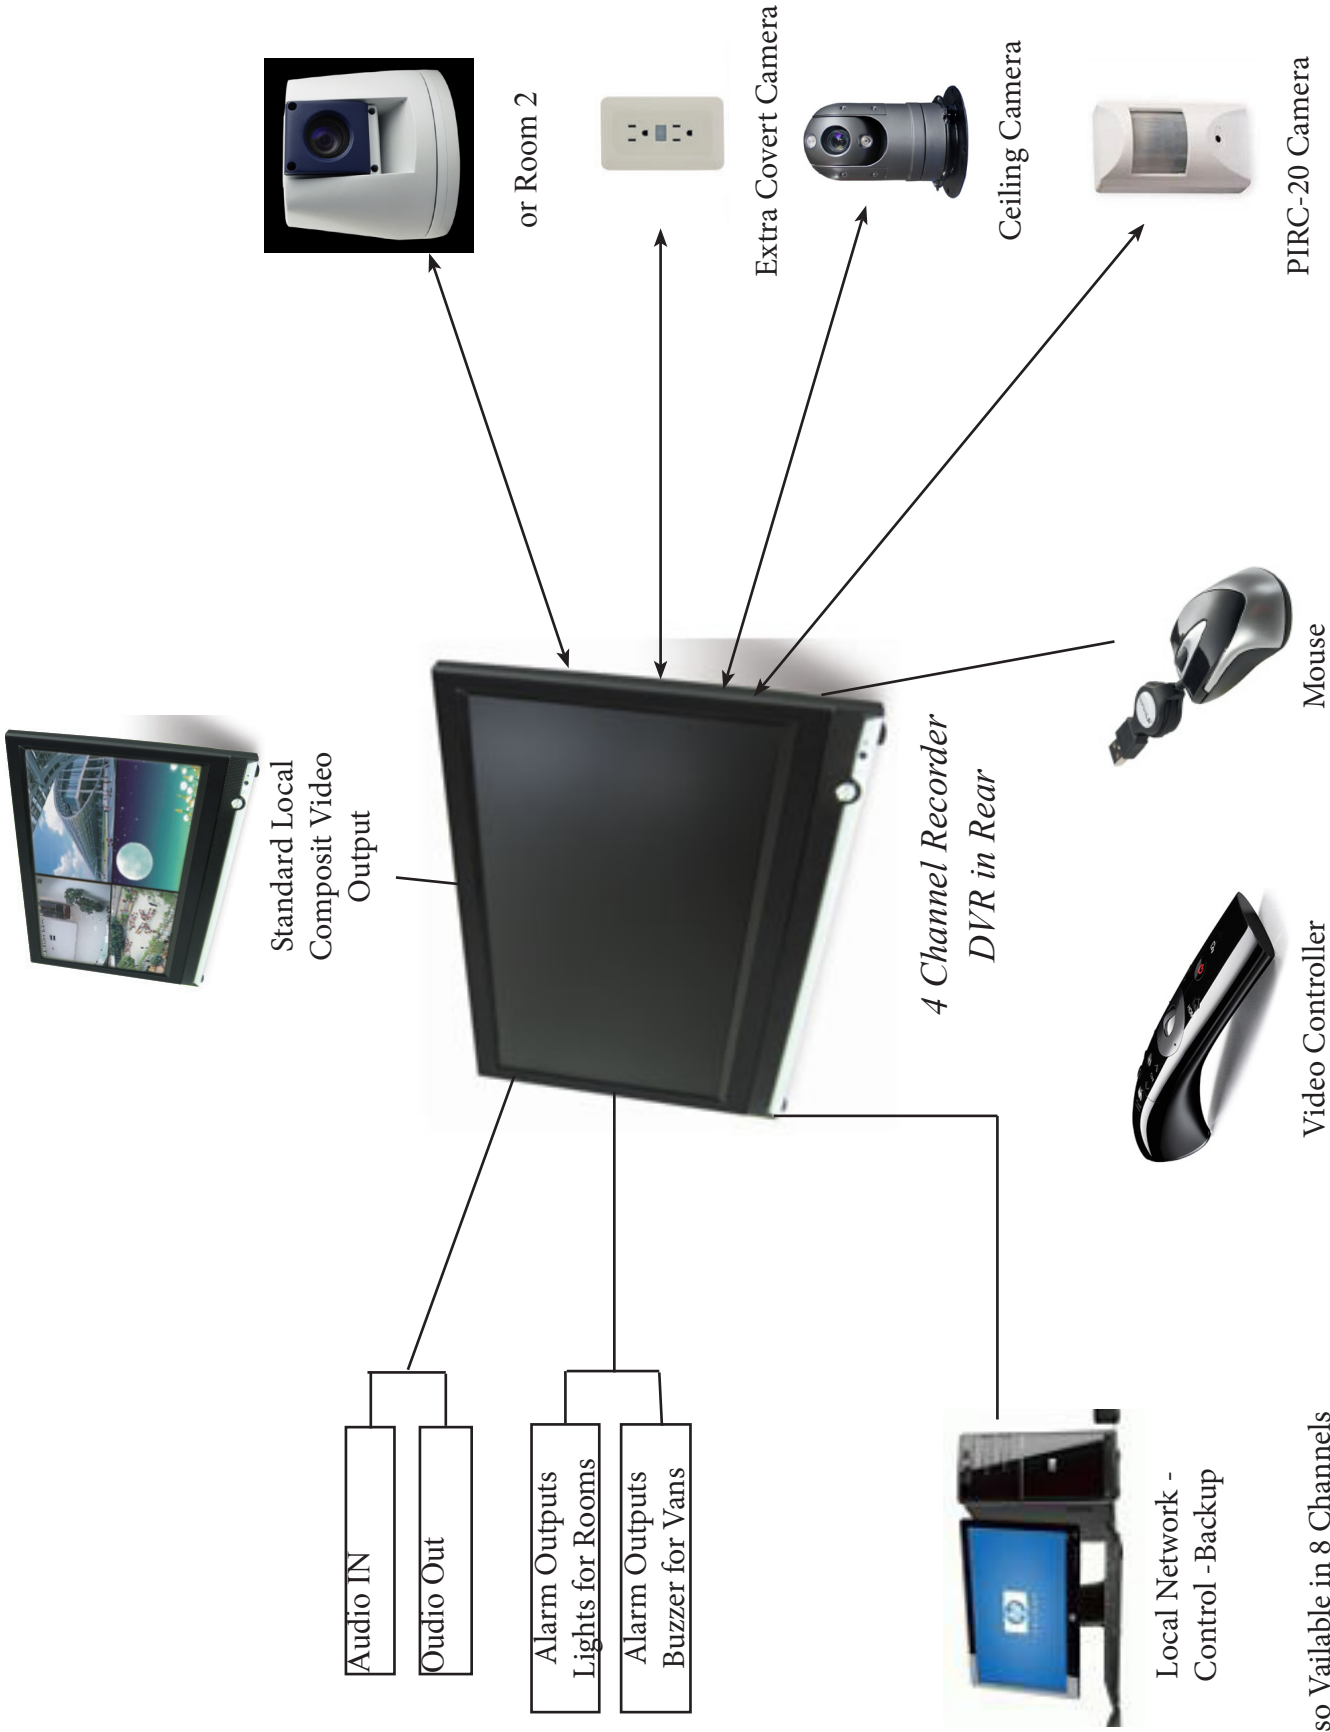

Also Available in 8 Channels